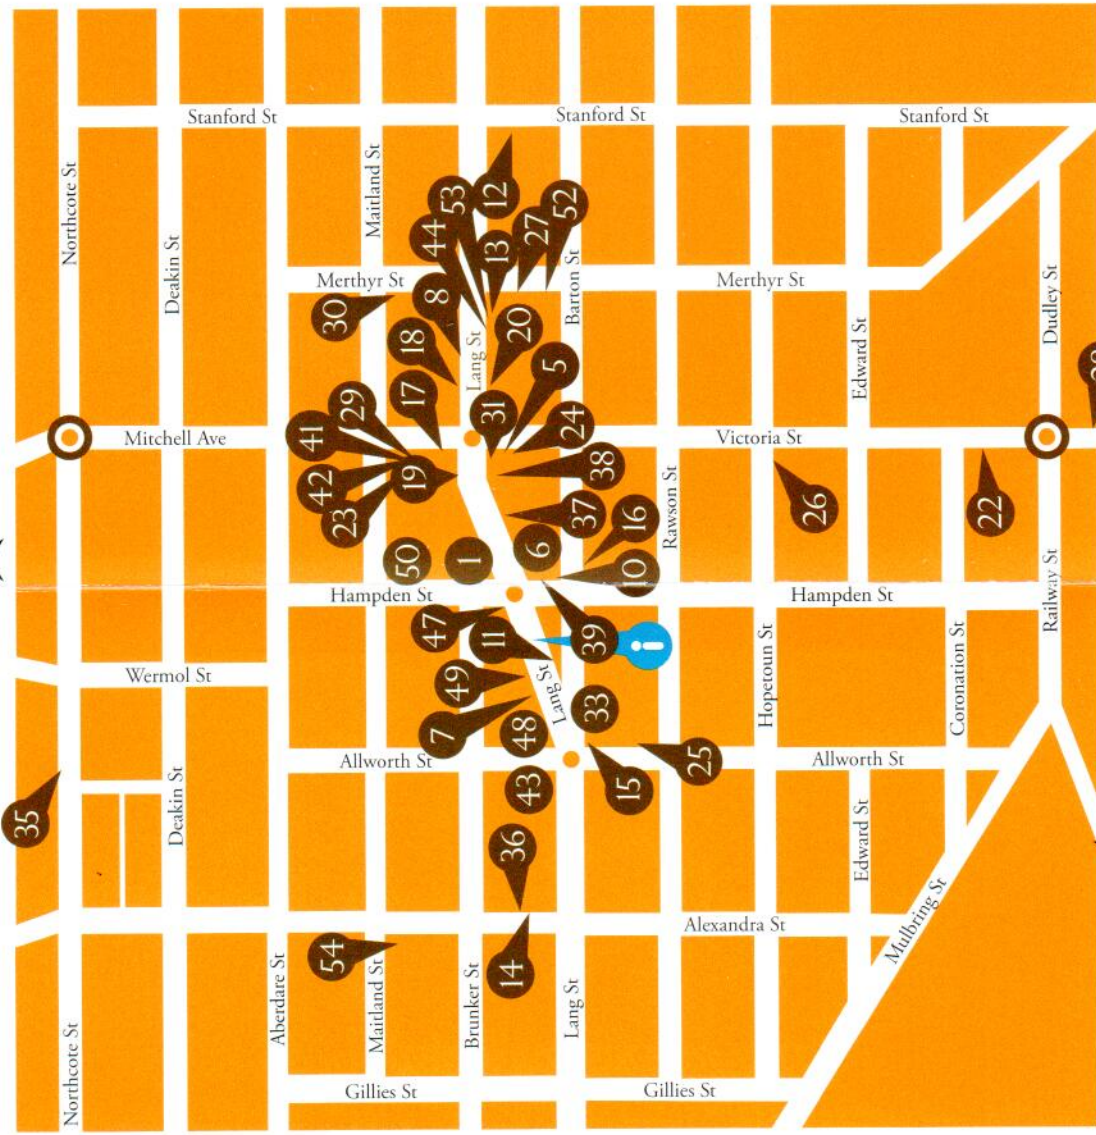

# Walking Mural Map

45  
245 Frame Dr  
Sawyers Gully

- 4 Cessnock Rd Abermain
- 21 Second St Weston
- 32 Goulburn St Abermain
- 40 Government Rd Weston
- 51 Fifth St Weston

# Key Mural

1. Kookaburras
2. Butcher's Delivery\*
3. Mine Entrance\*
4. Abermain Newsagency
5. Mineworker
6. Stairway to Nowhere
7. Garage
8. Antiques
9. Heddon Greta Speedway
10. Drive-in
11. Toilet Block
12. Bickmore's Store
13. Friday Night
14. Koori Art
15. Schoolyard
16. Pay Office
17. Steam Train
18. Fire Station
19. Wedding
20. Campfire
21. Masonic
22. Ashes 2002
23. Workers
24. Working Underground
25. The Bullocky
26. Christian
27. Blacksmiths
28. Bowls
29. On the Buses
30. Picnic in the Park
31. Maypole
32. Spotters Tower
33. Milk Bar
34. Early Life
35. Timber Cutters
36. Time Tunnel
37. Bachelor
38. Werakata
39. Local Legends
40. No. 10 Locomotive
41. Australian Christmas
42. Rothbury Riot
43. Sporting Wall of Fame
44. Sewing
45. Sunrise
46. Jack Newton Golf
47. Galloways
48. Pipe Band
49. Anzac
50. Radio
51. History of Handwriting
52. Preschool Puzzle
53. The Back Burners
54. Car 54 Where Are You?
55. Town Entry Mural

\*Currently unavailable for viewing, to be relocated soon.

34 Pelaw Main Public School, Pelaw Main  
View from Aberdare St, Pelaw Main

Look for the Kookaburra - every mural contains a kookaburra, some are obvious but some are harder to find.